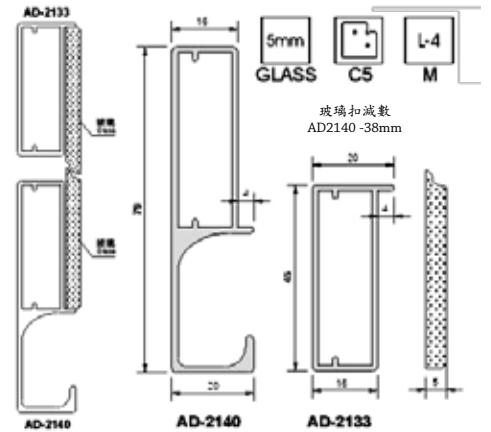

AD-2133 + AD-2140