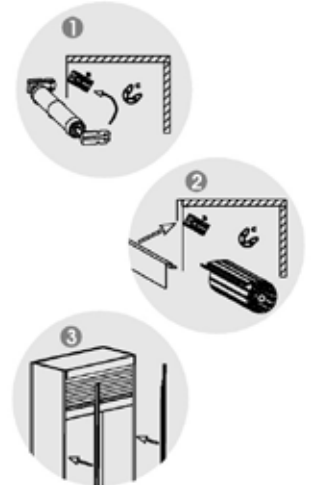

### 常規尺寸 Standard Size:

- 板厚 Thickness: 16/18mm
- 櫃闊度 Cabinet Width: 500/600/900mm
- 櫃高度 Cabinet Height: 900/1000/1200/1400/1500mm
- 最小櫃深度 Cabinet Depth: 300mm