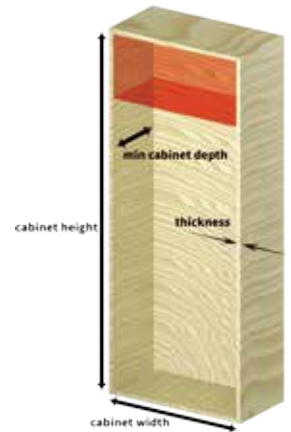

### 常規尺寸 Standard Size:

- 板厚 Thickness: 16/18mm
- 櫃闊度 Cabinet Width: 500/600/900mm
- 櫃高度 Cabinet Height: 900/1000/1200/1400/1500mm
- 最小櫃深度 Cabinet Depth: 300mm